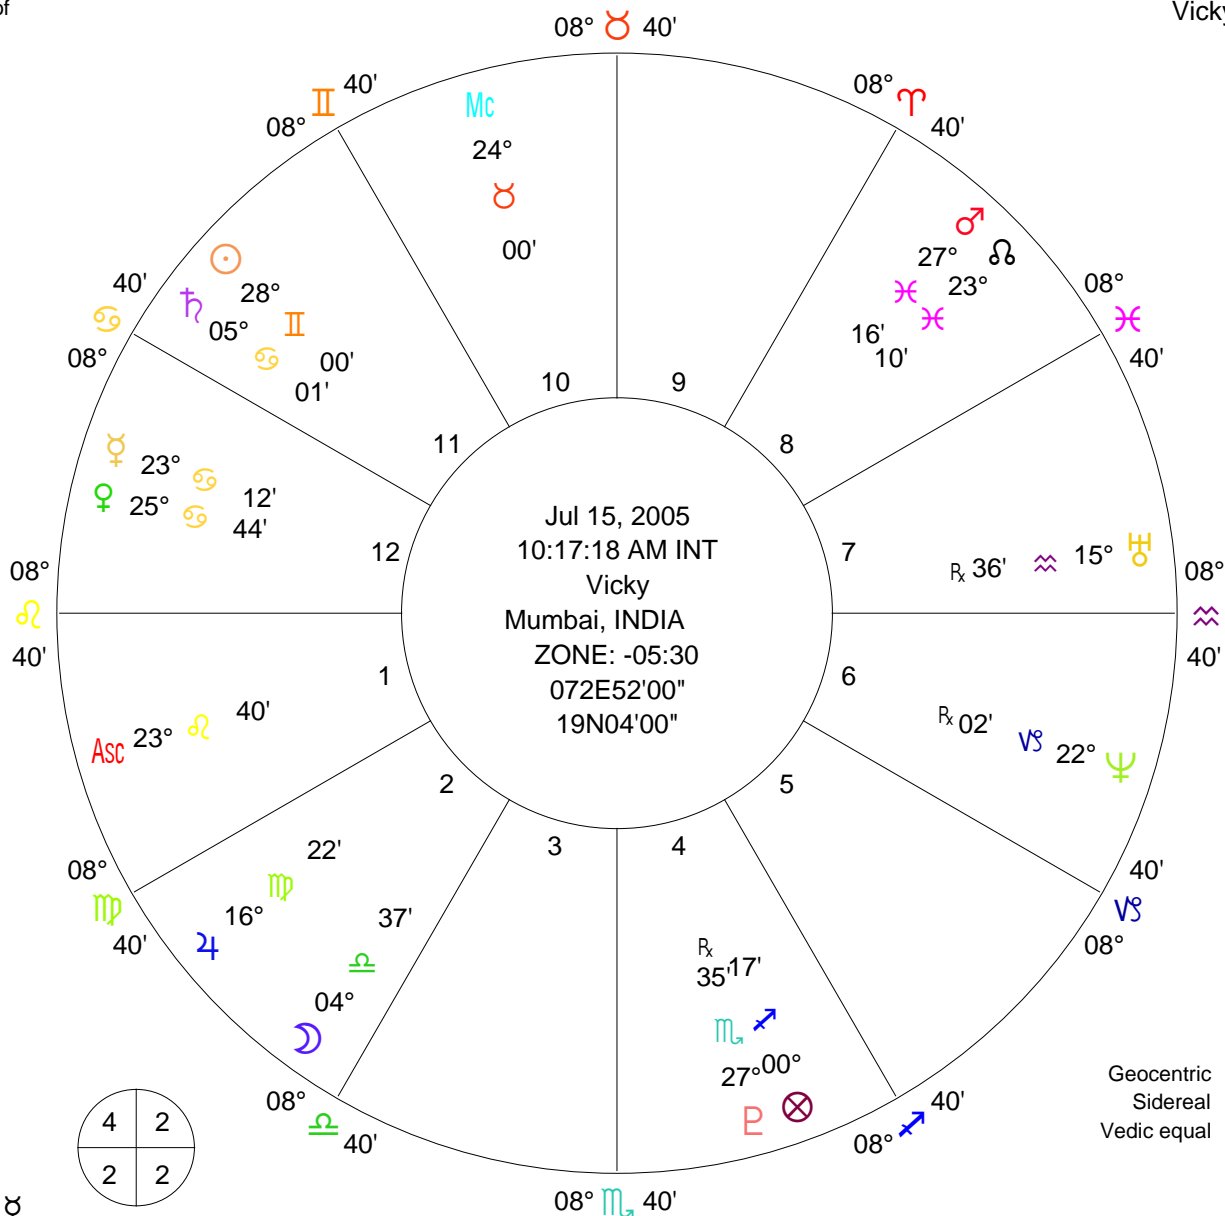

Closest	
♂ΔP	0°19'a
Mc□Asc	0°20's
☽□♁	0°24'a
☾□♁	0°43's
♃✳Mc	0°48's
♃♂♂	1°10's
♀Δ♂	1°33'a
♀✳Mc	1°44'a
♀ΔP	1°52'a
♂ΔMc	1°58's
♃♂♀	2°32's
♂✳Mc	3°17'a
P♂♂	3°36'a
♀♂♂	3°42's
P□Asc	3°55'a
♃Δ♂	4°04's
☾✳Asc	4°20'a
♃ΔP	4°23'a

PI	Decl.
♂	-15° 55'
P	-15° 02'
☽	-12° 14'
♁	-08° 24'
♃	-03° 16'
♂	+06° 07'
♃	+13° 56'
♀	+16° 12'
♁	+20° 27'
☾	+21° 31'

☽	☾										
☾											
♀			♂s								
♂	♂s	☾s	Δs	Δa							
♃											
♁	☾a	♂a									
♁											
♃			♂s	♂s#							
P			Δa	Δa	Δa						
♁			☾s	Δs	Δs	♂s	♂a				
Mc			✳s	✳a	✳a	Δs					
Asc			✳a								

4	2
2	2

	Crđ	Fix	Mut
Fir	0	1	0
Ear	1	1	1
Air	1	1	1
Wat	3	1	1

Friday Jul 15, 2005
The 196th day of the year.
10:17:18 AM INT -05:30
LMT: 09:38:46
UT: 04:47:18
UT-LMT: -04:51:28
ST: 05h11m20s
RAMC: 077°50'
Local Apparent Time: 09:32:49
Equation of Time: 05m57s
Planetary Hour: Saturn (♁)
4th Hour of Venus-Day
Sunrise (approx.): 06:13 INT
Sunset (approx.): 19:16 INT
Moon in 2nd Quarter
☾/☽ Angle: 096°37'
☽'s Motion: +12°52'54"
Julian Day: 2453566.69951

PI	Geo Lon	Rx
☽	04° 36' 51"	
☾	27° 15' 35"	
♃	23° 11' 57"	
♀	25° 43' 37"	
♂	27° 16' 19"	
♃	16° 22' 30"	
♁	05° 00' 49"	
♁	15° 35' 39"	Rx
♂	22° 01' 42"	Rx
P	27° 35' 24"	Rx
♁	23° 10' 13"	
Mc	23° 59' 42"	
Asc	23° 40' 02"	
Vtx	14° 51' 28"	
Eq	21° 57' 35"	
☽	00° 17' 18"	